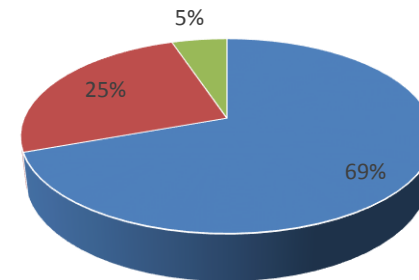

Brainware University Academic Feedback: Student Satisfaction Level Even Semester 2018-19

■ Satisfaction level 100% ■ Satisfaction level 70% ■ Satisfaction level below 70%

School of Medical and Allied Health Sciences Academic Feedback: Student Satisfaction Level Even Semester 2018-19

■ Satisfaction level 100% ■ Satisfaction level 70% ■ Satisfaction level below 70%

School of Biotechnology and Biosciences Academic Feedback: Student Satisfaction Level Even Semester 2018-19

■ Satisfaction level 100% ■ Satisfaction level 70% ■ Satisfaction level below 70%

**School of Engineering
Academic Feedback: Student Satisfaction Level
Even Semester 2018-19**

■ Satisfaction level 100% ■ Satisfaction level 70% ■ Satisfaction level below 70%

**School of Computational & Applied Sciences
Academic Feedback: Student Satisfaction Level
Even Semester 2018-19**