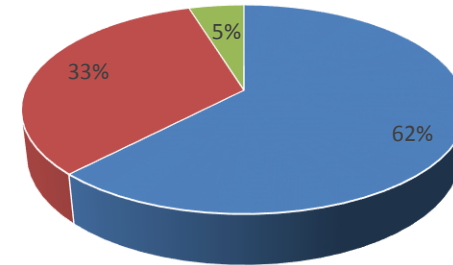

Brainware University Academic Feedback: Student Satisfaction Level Even Semester 2018-19

■ Satisfaction level 100% ■ Satisfaction level 70% ■ Satisfaction level below 70%

School of Medical and Allied Health Sciences Academic Feedback: Student Satisfaction Level Even Semester 2018-19

■ Satisfaction level 100% ■ Satisfaction level 70% ■ Satisfaction level below 70%

School of Biotechnology and Biosciences Academic Feedback: Student Satisfaction Level Even Semester 2018-19

■ Satisfaction level 100% ■ Satisfaction level 70% ■ Satisfaction level below 70%