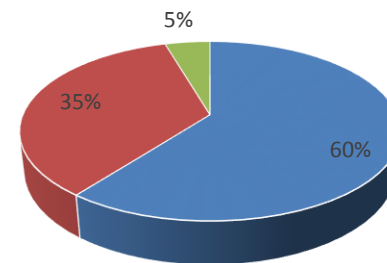

**School of Management and Commerce
Academic Feedback: Student Satisfaction Level
Even Semester 2018-19**

■ Satisfaction level 100% ■ Satisfaction level 70% ■ Satisfaction level below 70%