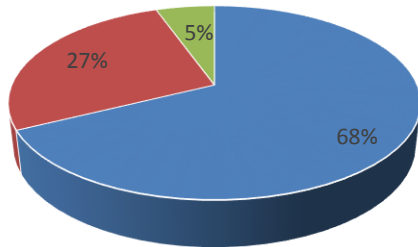

**School of Engineering
Academic Feedback: Student Satisfaction Level
Even Semester 2018-19**

■ Satisfaction level 100% ■ Satisfaction level 70% ■ Satisfaction level below 70%