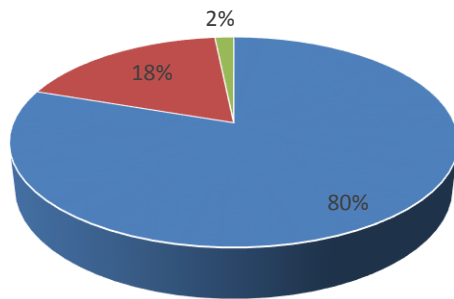

Brainware University Academic Feedback: Student Satisfaction Level Even Semester 2018-19

■ Satisfaction level 100% ■ Satisfaction level 70% ■ Satisfaction level below 70%

School of Medical and Allied Health Sciences Academic Feedback: Student Satisfaction Level Even Semester 2018-19

■ Satisfaction level 100% ■ Satisfaction level 70% ■ Satisfaction level below 70%

School of Biotechnology and Biosciences Academic Feedback: Student Satisfaction Level Even Semester 2018-19

■ Satisfaction level 100% ■ Satisfaction level 70% ■ Satisfaction level below 70%