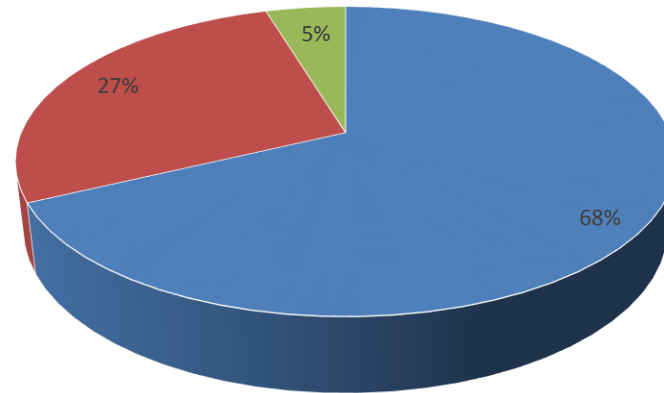

Brainware University Academic Feedback: Student Satisfaction Level Even Semester 2018-19

■ Satisfaction level 100% ■ Satisfaction level 70% ■ Satisfaction level below 70%

School of Medical and Allied Health Sciences Academic Feedback: Student Satisfaction Level Even Semester 2018-19

■ Satisfaction level 100% ■ Satisfaction level 70% ■ Satisfaction level below 70%

School of Biotechnology and Biosciences Academic Feedback: Student Satisfaction Level Even Semester 2018-19

■ Satisfaction level 100% ■ Satisfaction level 70% ■ Satisfaction level below 70%