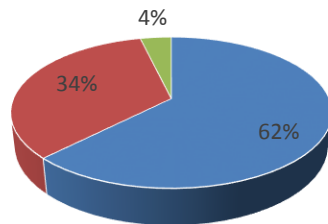

**School of Engineering
Academic Feedback: Student Satisfaction Level
Even Semester 2018-19**

■ Satisfaction level 100% ■ Satisfaction level 70% ■ Satisfaction level below 70%

**School of Computational & Applied Sciences
Academic Feedback: Student Satisfaction Level
Even Semester 2018-19**

■ Satisfaction level 100% ■ Satisfaction level 70% ■ Satisfaction level below 70%

**School of Communication, Multimedia and Film
Studies
Academic Feedback: Student Satisfaction Level
Even Semester 2018-19**