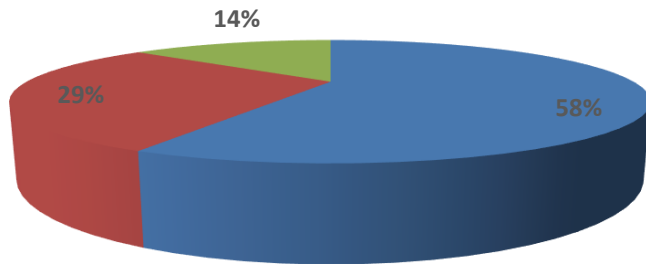

Brainware University Academic Feedback: Student Satisfaction Level Even Semester 2022-23

■ Satisfaction level 100% ■ Satisfaction level 75% ■ Satisfaction level below 75%

School of Medical & Allied Health Sciences Academic Feedback: Student Satisfaction Level Even Semester 2022-23

■ Satisfaction level 100% ■ Satisfaction level 75%
■ Satisfaction level Below 75%

School of Communication, Multimedia & Film Studies Academic Feedback: Student Satisfaction Level Even Semester 2022-23

■ Satisfaction level 100% ■ Satisfaction level 75%
■ Satisfaction level Below 75%