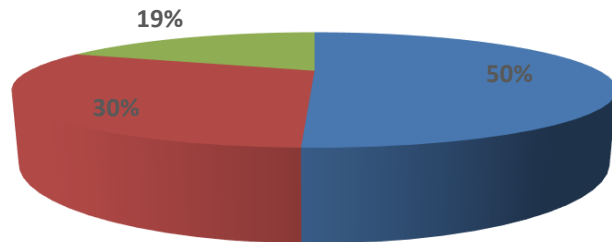

**School of Computational & Applied Sciences
Academic Feedback: Student Satisfaction Level
Even Semester 2022-23**

■ Satisfaction level 100% ■ Satisfaction level 75%
■ Satisfaction level Below 75%

**School of Management & Commerce
Academic Feedback: Student Satisfaction Level
Even Semester 2022-23**

■ Satisfaction level 100% ■ Satisfaction level 75%
■ Satisfaction level Below 75%

**School of Engineering
Academic Feedback: Student Satisfaction Level
Even Semester 2022-23**

■ Satisfaction level 100% ■ Satisfaction level 75%
■ Satisfaction level Below 75%