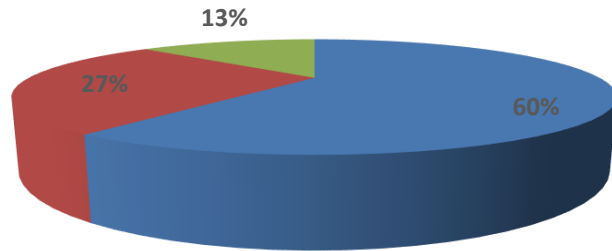

**School of Computational & Applied Sciences
Academic Feedback: Student Satisfaction Level
Even Semester 2022-23**

■ Satisfaction level 100%   ■ Satisfaction level 75%
■ Satisfaction level Below 75%