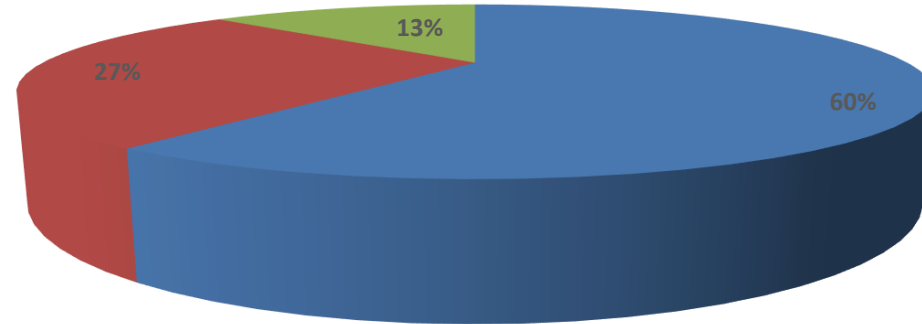

Brainware University Academic Feedback: Student Satisfaction Level Even Semester 2022-23

■ Satisfaction level 100% ■ Satisfaction level 75% ■ Satisfaction level below 75%

School of Medical & Allied Health Sciences Academic Feedback: Student Satisfaction Level Even Semester 2022-23

■ Satisfaction level 100% ■ Satisfaction level 75%
■ Satisfaction level Below 75%

School of Communication, Multimedia & Film Studies Academic Feedback: Student Satisfaction Level Even Semester 2022-23

■ Satisfaction level 100% ■ Satisfaction level 75%
■ Satisfaction level Below 75%