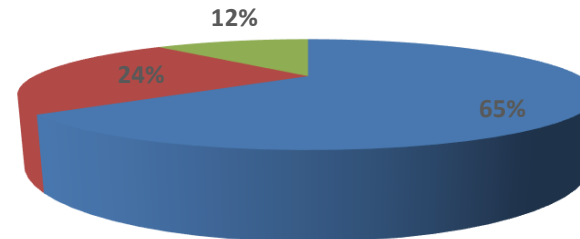

Brainware University Academic Feedback: Student Satisfaction Level Even Semester 2022-23

■ Satisfaction level 100% ■ Satisfaction level 75% ■ Satisfaction level below 75%

School of Medical & Allied Health Sciences Academic Feedback: Student Satisfaction Level Even Semester 2022-23

■ Satisfaction level 100% ■ Satisfaction level 75%
■ Satisfaction level Below 75%

School of Communication, Multimedia & Film Studies Academic Feedback: Student Satisfaction Level Even Semester 2022-23

■ Satisfaction level 100% ■ Satisfaction level 75%
■ Satisfaction level Below 75%