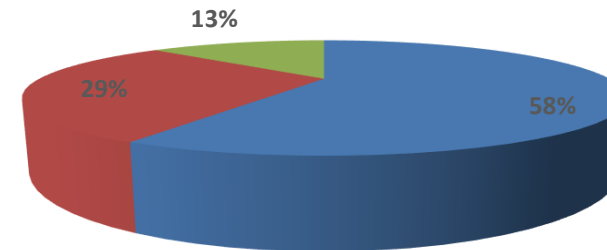

**School of Biotechnology and Biosciences
Academic Feedback: Student Satisfaction Level
Even Semester 2022-23**

■ Satisfaction level 100%   ■ Satisfaction level 75%
■ Satisfaction level Below 75%