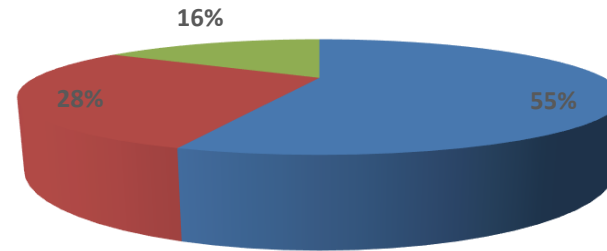

Brainware University Academic Feedback: Student Satisfaction Level Even Semester 2022-23

■ Satisfaction level 100% ■ Satisfaction level 75% ■ Satisfaction level below 75%

School of Medical & Allied Health Sciences Academic Feedback: Student Satisfaction Level Even Semester 2022-23

■ Satisfaction level 100% ■ Satisfaction level 75%
■ Satisfaction level Below 75%

School of Communication, Multimedia & Film Studies Academic Feedback: Student Satisfaction Level Even Semester 2022-23

■ Satisfaction level 100% ■ Satisfaction level 75%
■ Satisfaction level Below 75%

**School of Computational & Applied Sciences
Academic Feedback: Student Satisfaction Level
Even Semester 2022-23**

■ Satisfaction level 100% ■ Satisfaction level 75%
■ Satisfaction level Below 75%

**School of Management & Commerce
Academic Feedback: Student Satisfaction Level
Even Semester 2022-23**